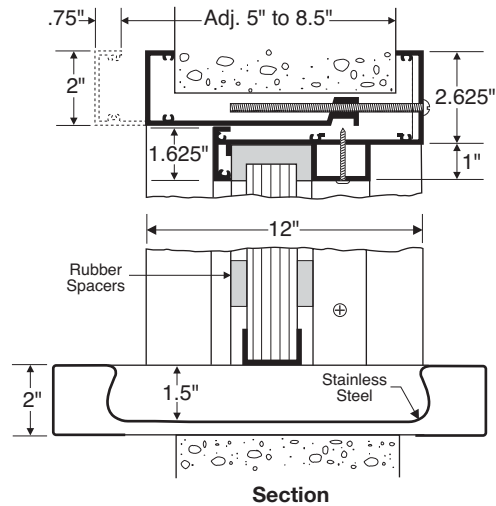

## Service Window with Aluminum Clamp-on Frame

Bullet resistant window fits into rough wall opening and clamps onto finished wall. Extruded aluminum frame adjusts for walls 5" to 8.5" thick. Window unit clamps into place with bolts positioned through back frame into threaded section of front frame.

Glazing is held in place with rubber spacers, providing space around sides and top for natural voice transmission. Stainless steel shelf with built-in tray is fastened into frame. Choice of glazing. Entire unit is shipped fully assembled. This model is for interior use only.

### Construction:

Aluminum frame  
Stainless steel shelf and tray

Model	Overall Size of Unit		Wall Opening	
	Width x Height		Width x Height	
SWA 2436	24" x 36"		21.75" x 35"	
SWA 3036	30" x 36"		27.75" x 35"	
SWA 3636	36" x 36"		33.75" x 35"	
SWA 4836	48" x 36"		45.75" x 35"	
SWA 6036	60" x 36"		57.75" x 35"	
SWA 7236	72" x 36"		69.75" x 35"	
SWA 3042	30" x 42"		27.75" x 41"	
SWA 3642	36" x 42"		33.75" x 41"	
SWA 4842	48" x 42"		45.75" x 41"	
SWA 6042	60" x 42"		57.75" x 41"	
SWA 7242	72" x 42"		69.75" x 41"	

### Construction:

Aluminum frame

Model	Overall Size of Unit		Wall Opening	
	Width x Height		Width x Height	
VWACL 2436	24" x 36"		21.75" x 33.75"	
VWACL 3036	30" x 36"		27.75" x 33.75"	
VWACL 3636	36" x 36"		33.75" x 33.75"	
VWACL 4836	48" x 36"		45.75" x 33.75"	
VWACL 6036	60" x 36"		57.75" x 33.75"	
VWACL 7236	72" x 36"		69.75" x 33.75"	
VWACL 3042	30" x 42"		27.75" x 39.75"	
VWACL 3642	36" x 42"		33.75" x 39.75"	
VWACL 4842	48" x 42"		45.75" x 39.75"	
VWACL 6042	60" x 42"		57.75" x 39.75"	
VWACL 7242	72" x 42"		69.75" x 39.75"	