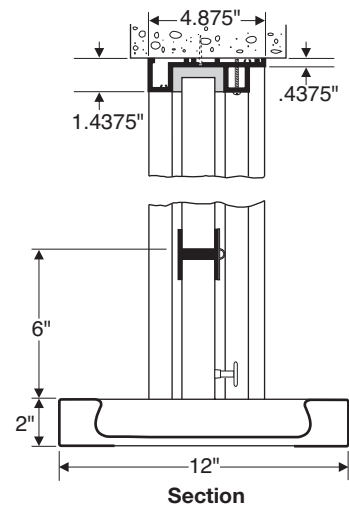

Choice of glazing.

**Specify frame finish:**

Clear or dark bronze anodized aluminum

**Construction:**

Aluminum frame  
Stainless steel shelf

**Overall size:**

36" wide x 36" high  
Other sizes available

\*Lazy Susan is described in further detail on page 3 of this catalog.

## Exchange Window with Hinged Panel

Exchange window with natural voice transmission has hinged panel which swings up for transfer of larger items. Stainless steel shelf with integral deal tray fits below window. This model for interior use only.

**Note:** GLASS IS NOT AVAILABLE for Exchange Window with Hinged Panel.

**Construction:**

Aluminum frame  
Stainless steel shelf

**Hinged panel size:**

15" wide x 6" high

**Bullet resistant glazing available:**

1.25" acrylic Level I  
or 1.25" Lexgard Level III

**Lock detail:** Channel shaped pull protects against tampering with slide bolt lock.

Model	Width x Height
XW-HP 2430	24" x 30"
XW-HP 3030	30" x 30"
XW-HP 3630	36" x 30"
XW-HP 2436	24" x 36"
XW-HP 3036	30" x 36"
XW-HP 3636	36" x 36"