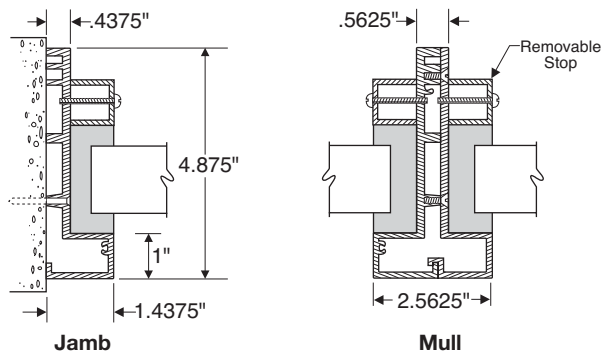

Choice of glazing.

**Specify frame finish:**

Clear or dark bronze anodized aluminum

**Construction:**

Aluminum frame  
Stainless steel shelf

**Overall size:**

36" wide x 36" high  
Other sizes available

\*Lazy Susan is described in further detail on page 3 of this catalog.

## Exchange Window with Hinged Panel

Exchange window with natural voice transmission has hinged panel which swings up for transfer of larger items. Stainless steel shelf with integral deal tray fits below window. This model for interior use only.

**Note:** GLASS IS NOT AVAILABLE for Exchange Window with Hinged Panel.

**Construction:**

Aluminum frame  
Stainless steel shelf

**Hinged panel size:**

15" wide x 6" high

**Bullet resistant glazing available:**

1.25" acrylic Level I  
or 1.25" Lexgard Level III

**Lock detail:** Channel shaped pull protects against tampering with slide bolt lock.

Model	Width x Height
XW-HP 2430	24" x 30"
XW-HP 3030	30" x 30"
XW-HP 3630	36" x 30"
XW-HP 2436	24" x 36"
XW-HP 3036	30" x 36"
XW-HP 3636	36" x 36"