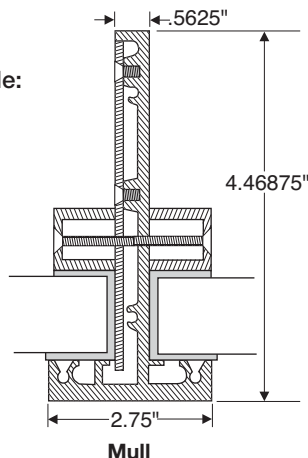

## Exterior Service Window

Exterior Service Window fits into rough wall opening and clamps onto wall. Adjustable extruded aluminum frame fits walls 5" to 8.5" thick. Window clamps in place with bolts positioned through back frame into threaded section of front frame. Glazing is sealed into the frame for weather tight installation. Stainless steel shelf has writing surface in front of built-in deal tray. Deal tray closure helps prevent drafts. Natural voice transmission is provided by the circular draft-free talk thru.

| Model    | Overall Size of Unit | Wall Opening   |
|----------|----------------------|----------------|
|          | Width x Height       | Width x Height |
| SWE 2436 | 24" x 36"            | 21.75" x 35"   |
| SWE 3036 | 30" x 36"            | 27.75" x 35"   |
| SWE 3636 | 36" x 36"            | 33.75" x 35"   |
| SWE 2442 | 24" x 42"            | 21.75" x 41"   |
| SWE 3042 | 30" x 42"            | 27.75" x 41"   |
| SWE 3642 | 36" x 42"            | 33.75" x 41"   |

## Exterior Service Window with Multi-Lites

Exterior Service Window with Multi-Lites has adjustable aluminum clamp-on frame to fit walls 5" to 8.25" thick. Mullions divide window into two or more lites. Glazing is sealed into frame for weather tight installation. Draft-free circular talk thrus allow natural voice communication. Stainless steel shelf has recessed deal trays with closures.

**Construction:**

Aluminum frame  
Stainless steel shelf

**Bullet resistant glazing available:**

1.25" acrylic Level I  
or 1.25" Lexgard Level III

| Model       | Overall Size of Unit | Wall Opening   |
|-------------|----------------------|----------------|
|             | Width x Height       | Width x Height |
| SWE-ML 7236 | 72" x 36"            | 69.75" x 35"   |
| SWE-ML 8436 | 84" x 36"            | 81.75" x 35"   |
| SWE-ML 9636 | 96" x 36"            | 93.75" x 35"   |