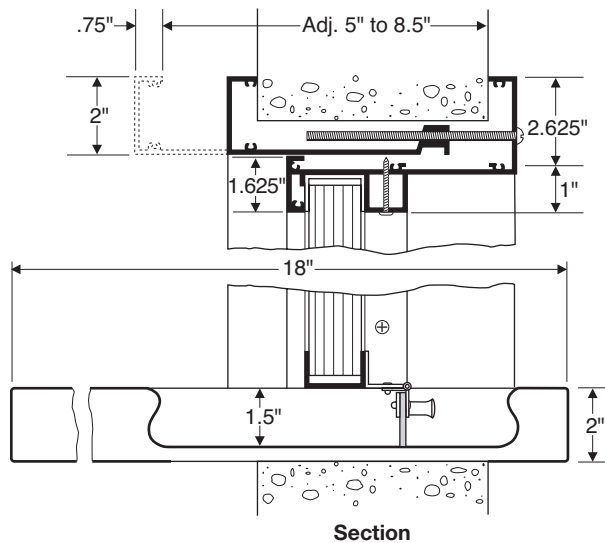

## Exterior Service Window

Exterior Service Window fits into rough wall opening and clamps onto wall. Adjustable extruded aluminum frame fits walls 5" to 8.5" thick. Window clamps in place with bolts positioned through back frame into threaded section of front frame. Glazing is sealed into the frame for weather tight installation. Stainless steel shelf has writing surface in front of built-in deal tray. Deal tray closure helps prevent drafts. Natural voice transmission is provided by the circular draft-free talk thru.

| Model    | Overall Size of Unit | Wall Opening   |
|----------|----------------------|----------------|
|          | Width x Height       | Width x Height |
| SWE 2436 | 24" x 36"            | 21.75" x 35"   |
| SWE 3036 | 30" x 36"            | 27.75" x 35"   |
| SWE 3636 | 36" x 36"            | 33.75" x 35"   |
| SWE 2442 | 24" x 42"            | 21.75" x 41"   |
| SWE 3042 | 30" x 42"            | 27.75" x 41"   |
| SWE 3642 | 36" x 42"            | 33.75" x 41"   |

## Exterior Service Window with Multi-Lites

Exterior Service Window with Multi-Lites has adjustable aluminum clamp-on frame to fit walls 5" to 8.25" thick. Mullions divide window into two or more lites. Glazing is sealed into frame for weather tight installation. Draft-free circular talk thrus allow natural voice communication. Stainless steel shelf has recessed deal trays with closures.

**Construction:**

Aluminum frame  
Stainless steel shelf

**Bullet resistant glazing available:**

1.25" acrylic Level I  
or 1.25" Lexgard Level III

| Model       | Overall Size of Unit | Wall Opening   |
|-------------|----------------------|----------------|
|             | Width x Height       | Width x Height |
| SWE-ML 7236 | 72" x 36"            | 69.75" x 35"   |
| SWE-ML 8436 | 84" x 36"            | 81.75" x 35"   |
| SWE-ML 9636 | 96" x 36"            | 93.75" x 35"   |