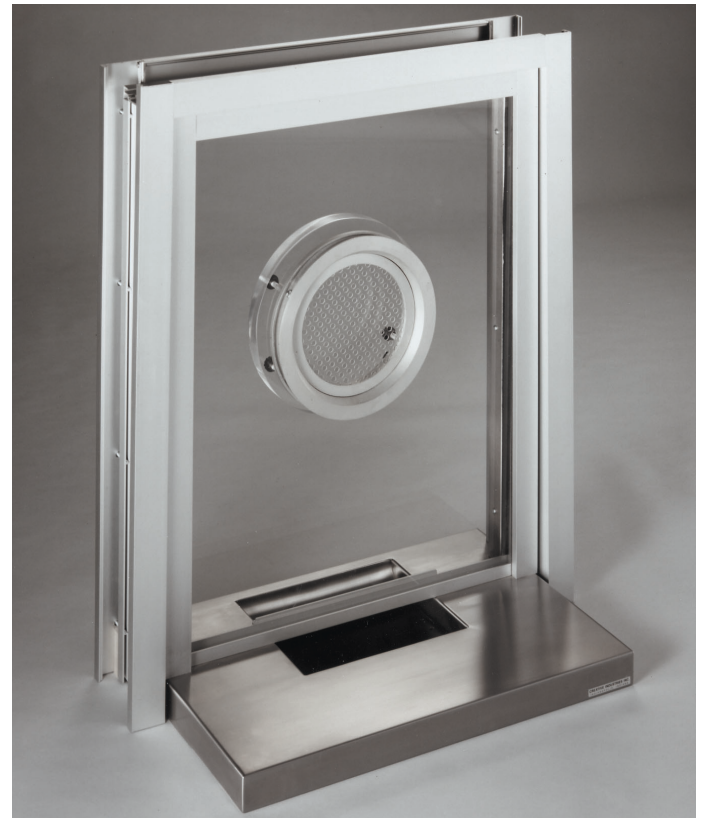

## Exterior Service Window

Exterior Service Window fits into rough wall opening and clamps onto wall. Adjustable extruded aluminum frame fits walls 5" to 8.5" thick. Window clamps in place with bolts positioned through back frame into threaded section of front frame. Glazing is sealed into the frame for weather tight installation. Stainless steel shelf has writing surface in front of built-in deal tray. Deal tray closure helps prevent drafts. Natural voice transmission is provided by the circular draft-free talk thru.

**Specify frame finish:**

Clear or dark bronze anodized aluminum

**Construction:**

Aluminum frame  
Stainless steel shelf

**Bullet resistant glazing available:**

1.25" acrylic Level I  
or 1.25" Lexgard Level III

## Exterior Service Window with Multi-Lites

Exterior Service Window with Multi-Lites has adjustable aluminum clamp-on frame to fit walls 5" to 8.25" thick. Mullions divide window into two or more lites. Glazing is sealed into frame for weather tight installation. Draft-free circular talk thrus allow natural voice communication. Stainless steel shelf has recessed deal trays with closures.

**Construction:**

Aluminum frame  
Stainless steel shelf

**Bullet resistant glazing available:**

1.25" acrylic Level I  
or 1.25" Lexgard Level III

| Model       | Overall Size of Unit | Wall Opening   |
|-------------|----------------------|----------------|
|             | Width x Height       | Width x Height |
| SWE-ML 7236 | 72" x 36"            | 69.75" x 35"   |
| SWE-ML 8436 | 84" x 36"            | 81.75" x 35"   |
| SWE-ML 9636 | 96" x 36"            | 93.75" x 35"   |